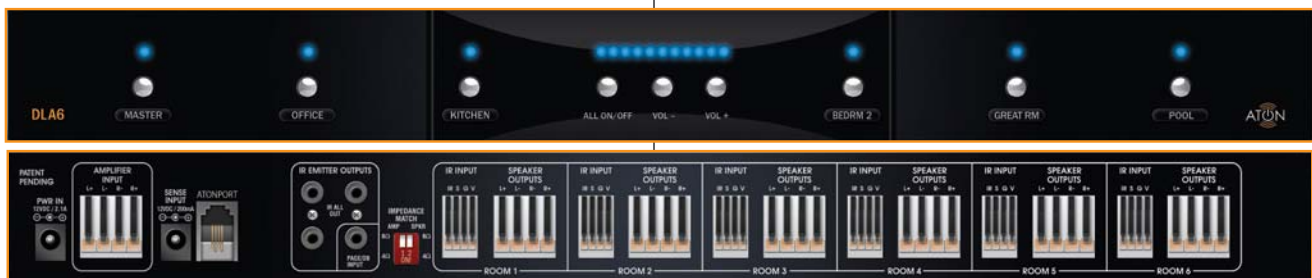

*Patent Pending

RF AND IR CONTROL OPTIONS

Electronic controls on the front of the DLA provide true ease of use of all system functions. But what puts DLA routers in a class of their own are the additional RF and IR control options (see below). Using the industry's first RF remote for a speaker selector/router, you can adjust audio in each room with volume, mute, all on/off and unique "sound scene"[†] commands from anywhere inside or outside the home (up to 200 feet away). And utilizing in-room IR receivers or touchpads you can control the DLA6 as well as all connected audio sources such as CD players and radio tuners.

PLUG AND PLAY

The DLA6 easily connects to your home theater/stereo receiver and up to six pairs of wired speakers routed throughout the home. If you already have a basic speaker selector, the DLA quickly replaces your existing selector and allows you to play and control your favorite music like never before.

THE END RESULT

The DLA Router allows you to enhance your environment with rich audio in multiple locations. You can enjoy the freedom of letting the party be vibrant while keeping the kitchen conversational. And with convenient RF control, ATON lets you relax so that you can finally sit back...and listen.

[†]A "sound scene" is a programmable preset that allows you to create and recall your favorite volume settings for each room with the press of a button.

OPTIONAL CONTROL ACCESSORIES

RF Remote & Receiver Kit DLA6RKT	Tabletop IR Receiver AIR5	Surface-Mount IR Receiver AIR1b	In-Wall Touchpad DLATP*

The front panel of the DLA unit can also be used to control the audio. *Available first quarter, 2008.